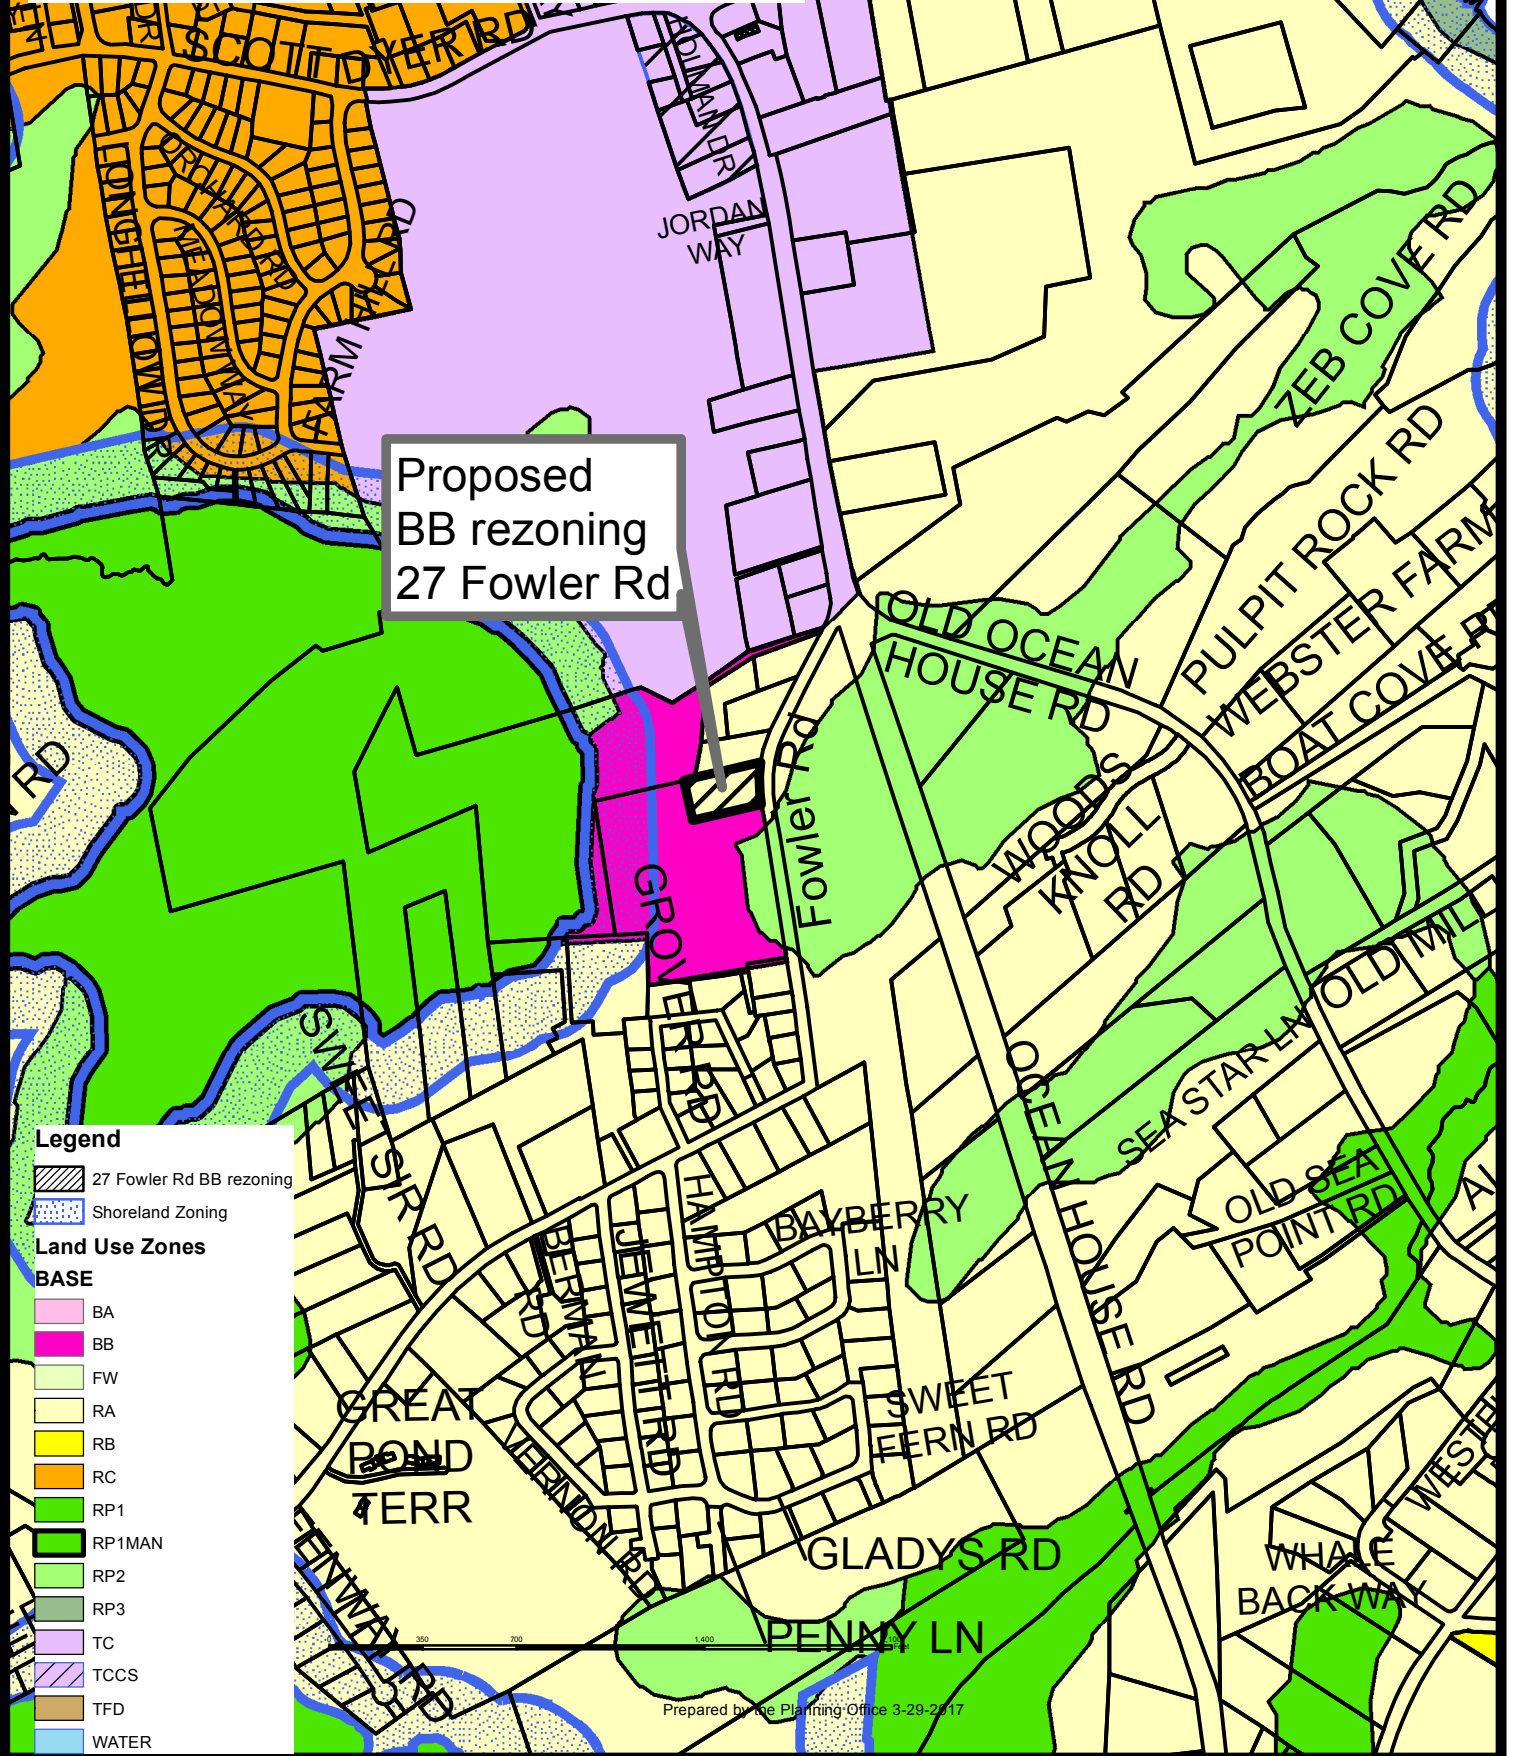

Town of Cape Elizabeth BB District Rezoning Amendment 27 Fowler Rd (U20-10)

1 inch = 712 feet

Legend

27 Fowler Rd BB rezoning

Shoreland Zoning

Land Use Zones

BASE

- BA
- BB
- FW
- RA
- RB
- RC
- RP1
- RP1MAN
- RP2
- RP3
- TC
- TCCS
- TFD
- WATER